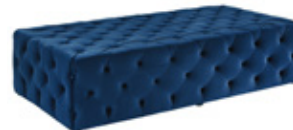

**Lincoln Bench - Charged**  
59"W x 39"D x 17"H  
*\*Client responsible for power source.*

**Luxe Almond Brittle Ottoman**  
60"W x 30"D x 27"H

**Luxe California Wine Ottoman**  
50"Square x 20"H

**Luxe Chartreuse Ottoman**  
90"W x 20"D x 20"H