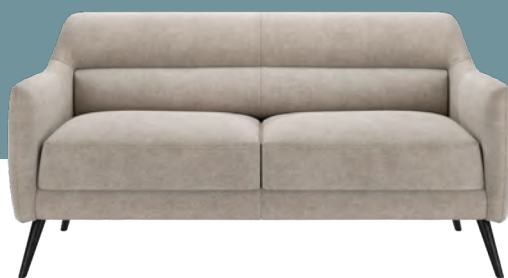

Valencia Loveseat
VALVOT Oat Fabric