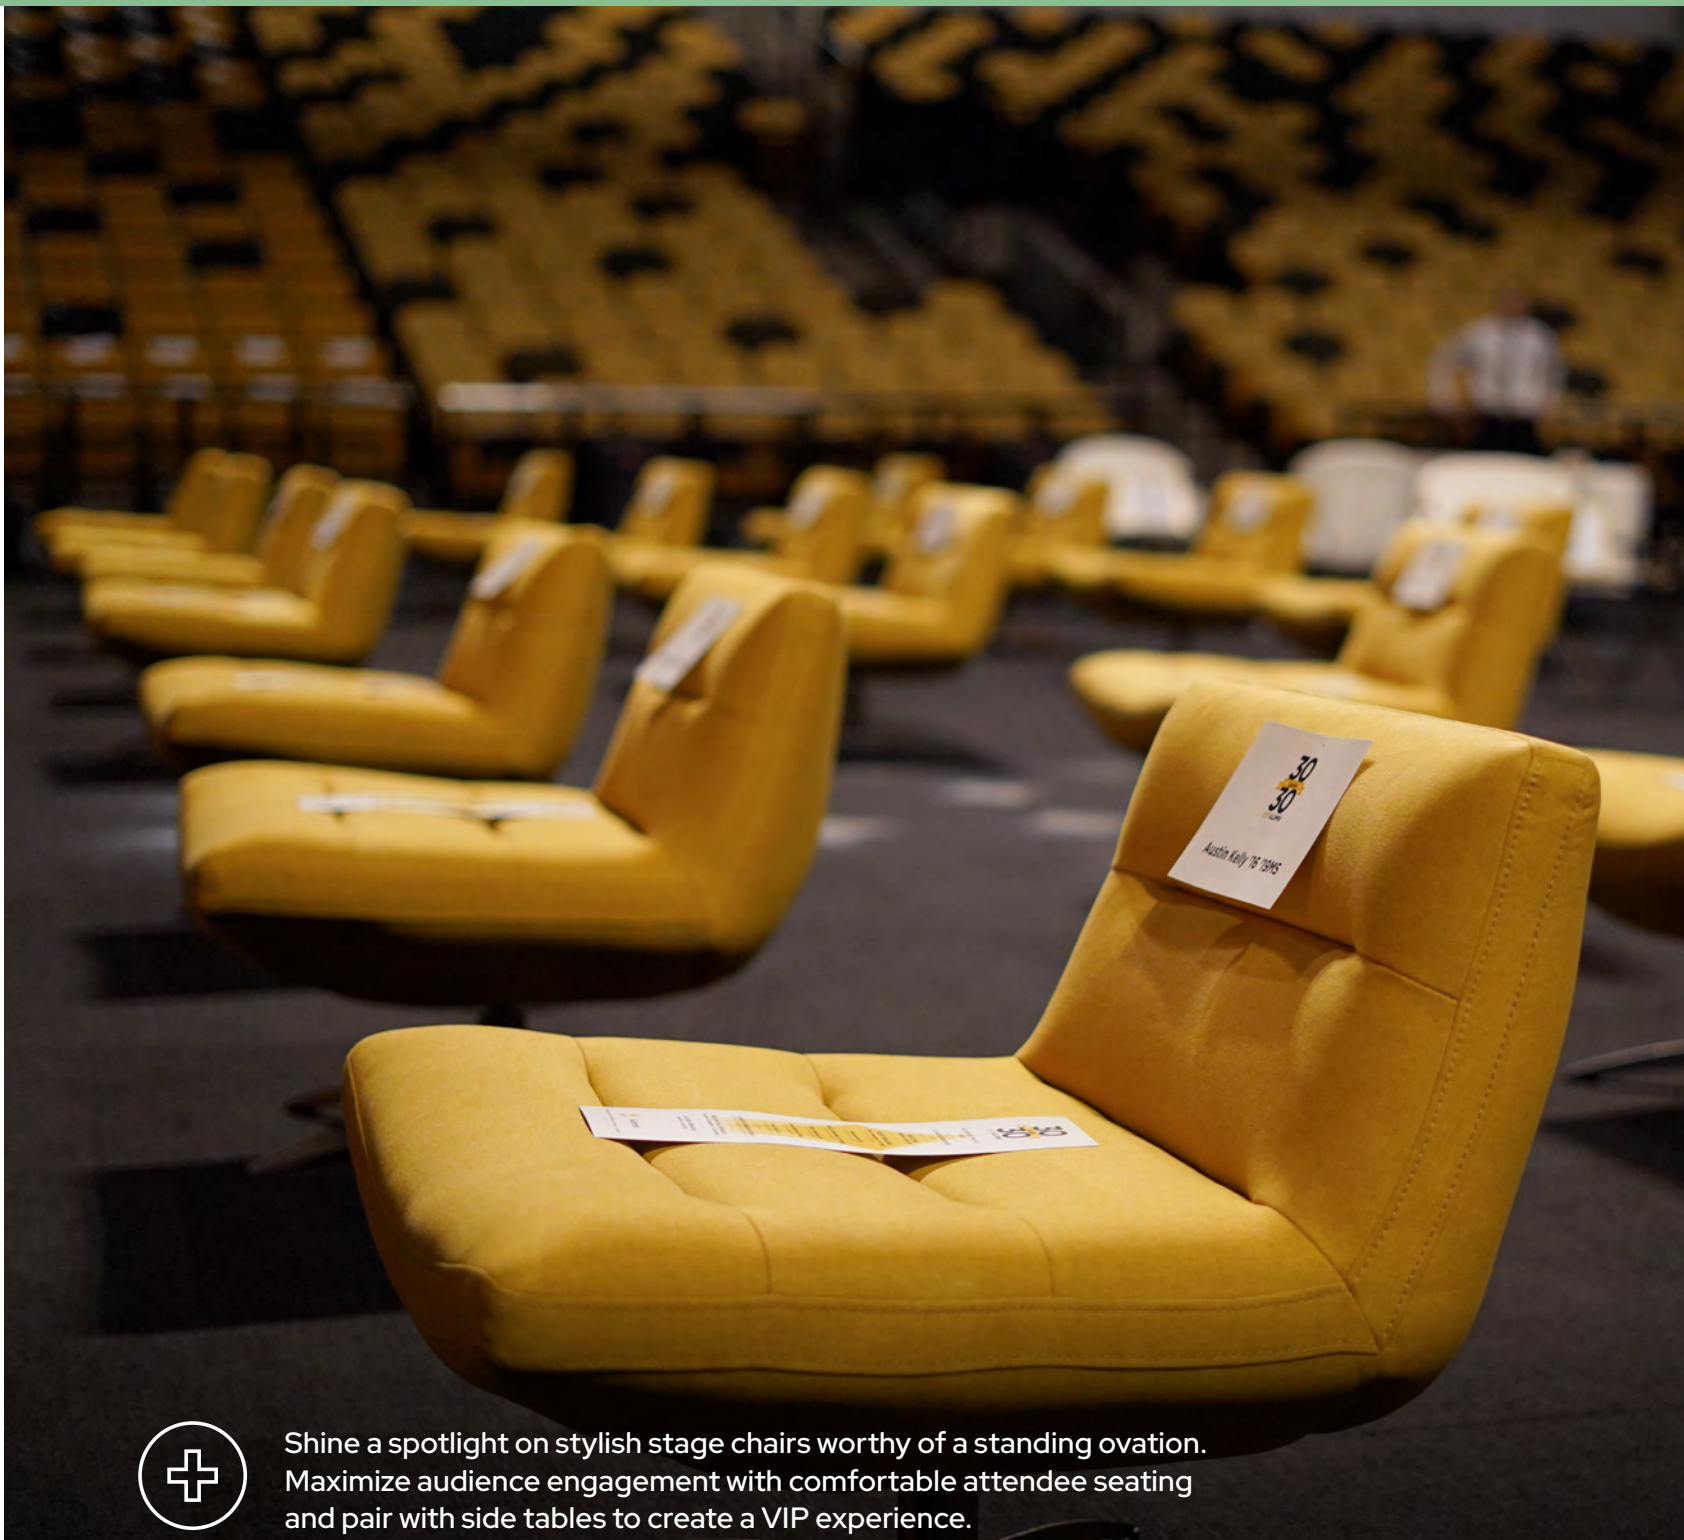

ACCENT CHAIRS

Shine a spotlight on stylish stage chairs worthy of a standing ovation. Maximize audience engagement with comfortable attendee seating and pair with side tables to create a VIP experience.